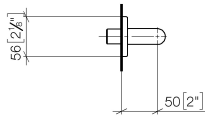

**LULU Wall elbow - Chrome**

LULU

28 450 710

- 3/8" shower outlet
- rosette 78 x 55 mm
- 1/2" connection

Intrinsic protection against back flow.

Chrome

28 450 710-00

Brushed Platinum

28 450 710-06

**Recommended miscellaneous**

**Concealed wall elbow -**

35 085 970 90

- max. recess depth 163 mm
- min. recess depth 90 mm

28 450 710

mm [inches]

### Flow rate chart