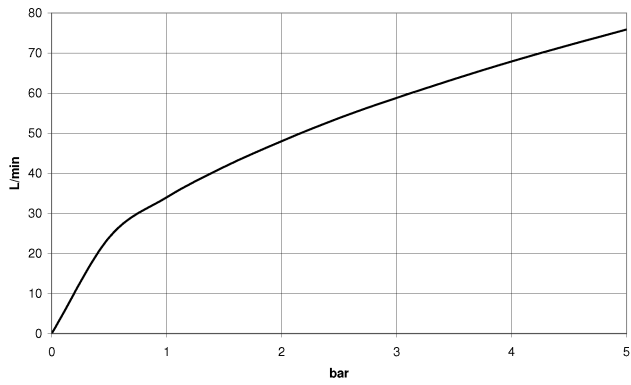

**LULU Wall elbow - Chrome**

LULU

28 450 710

- 3/8" shower outlet
- rosette 78 x 55 mm
- 1/2" connection

Intrinsic protection against back flow.

Chrome

28 450 710-00

Brushed Platinum

28 450 710-06

**Recommended miscellaneous**

**Concealed wall elbow -**

35 085 970 90

- max. recess depth 163 mm
- min. recess depth 90 mm

28 450 710

mm [inches]

### Flow rate chart